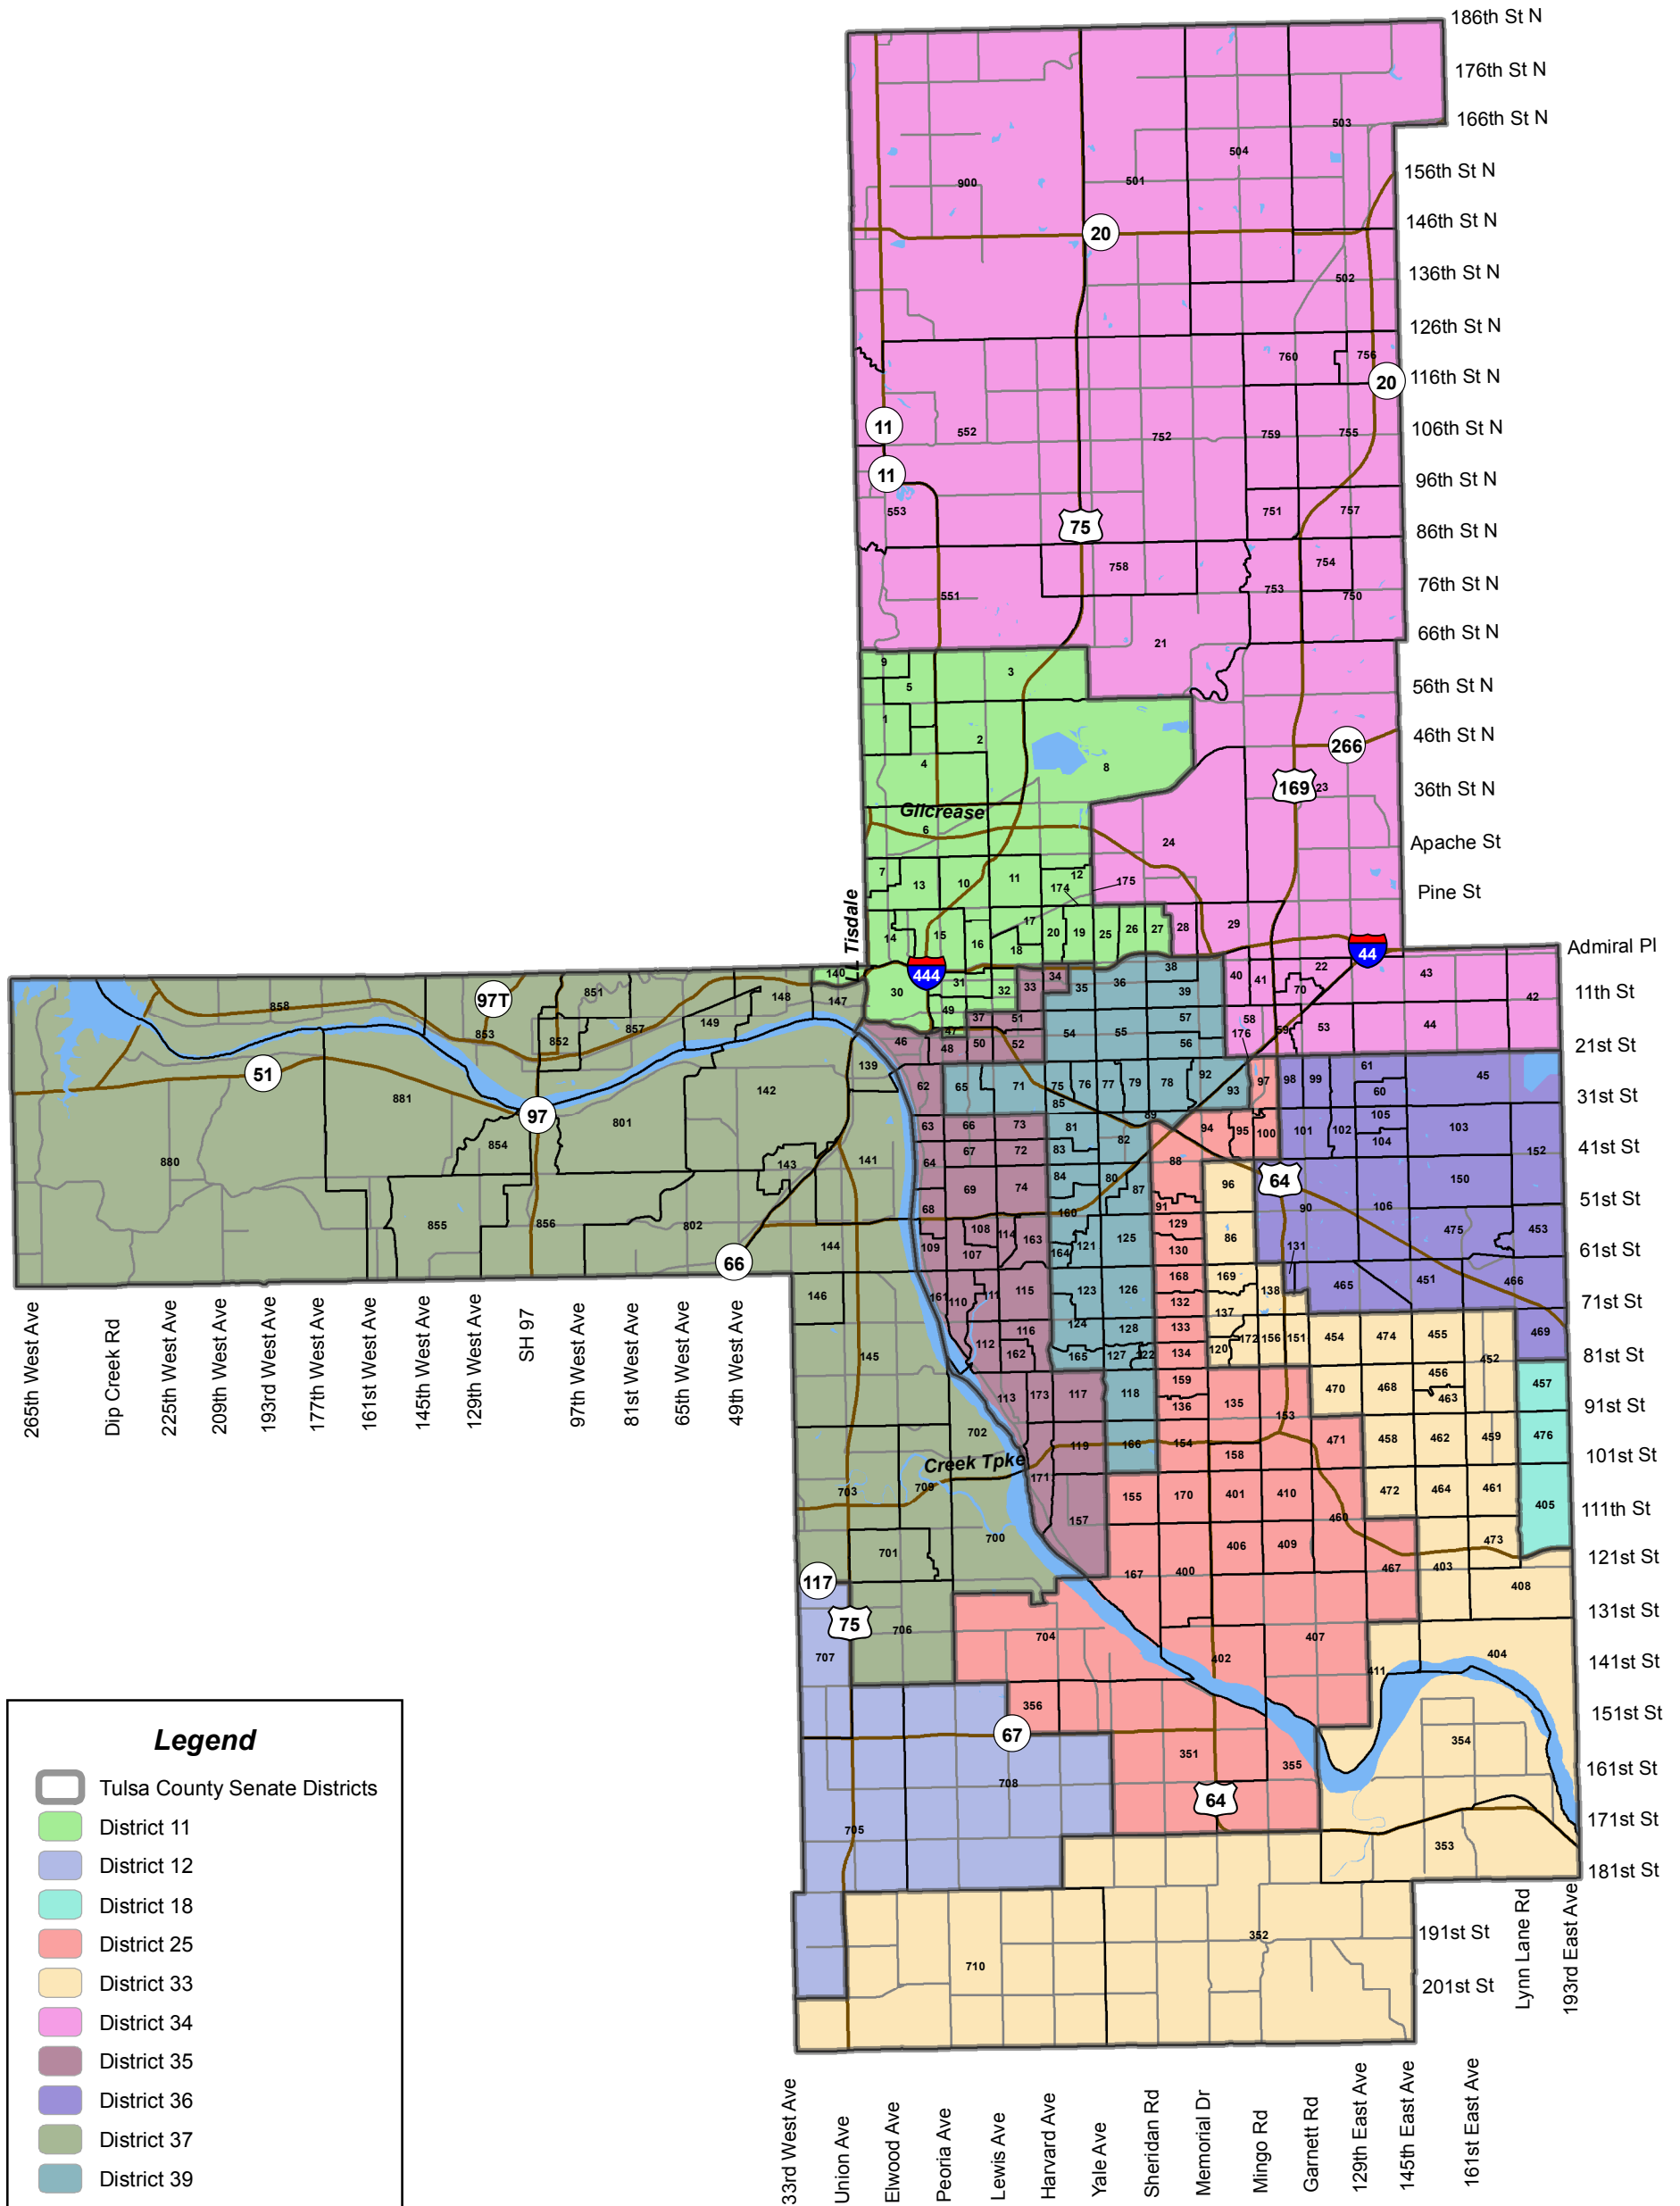

# Tulsa County Senate Districts 2011

### Legend

- Tulsa County Senate Districts
- District 11
- District 12
- District 18
- District 25
- District 33
- District 34
- District 35
- District 36
- District 37
- District 39
- Highways
- Major Arterials
- Water Bodies
- Precinct Boundaries

Map prepared November 17, 2011  
Source: Tulsa County Election Board

This map is provided as a public resource for general information only. Although every effort has been made to produce the most current, correct and clearly expressed data possible, all geographic information has limitations due to scale, resolution, date and interpretation of the original source materials. The information on this map is collected from various sources that can change over time without notice. Therefore, the information provided is not intended to replace any official source. You should not act or refrain from acting based upon information on this map without independently verifying the information and, if necessary, obtaining professional advice. The burden of determining the accuracy, completeness, timeliness of information rests solely on the user. Copyright © 2011 INCOG