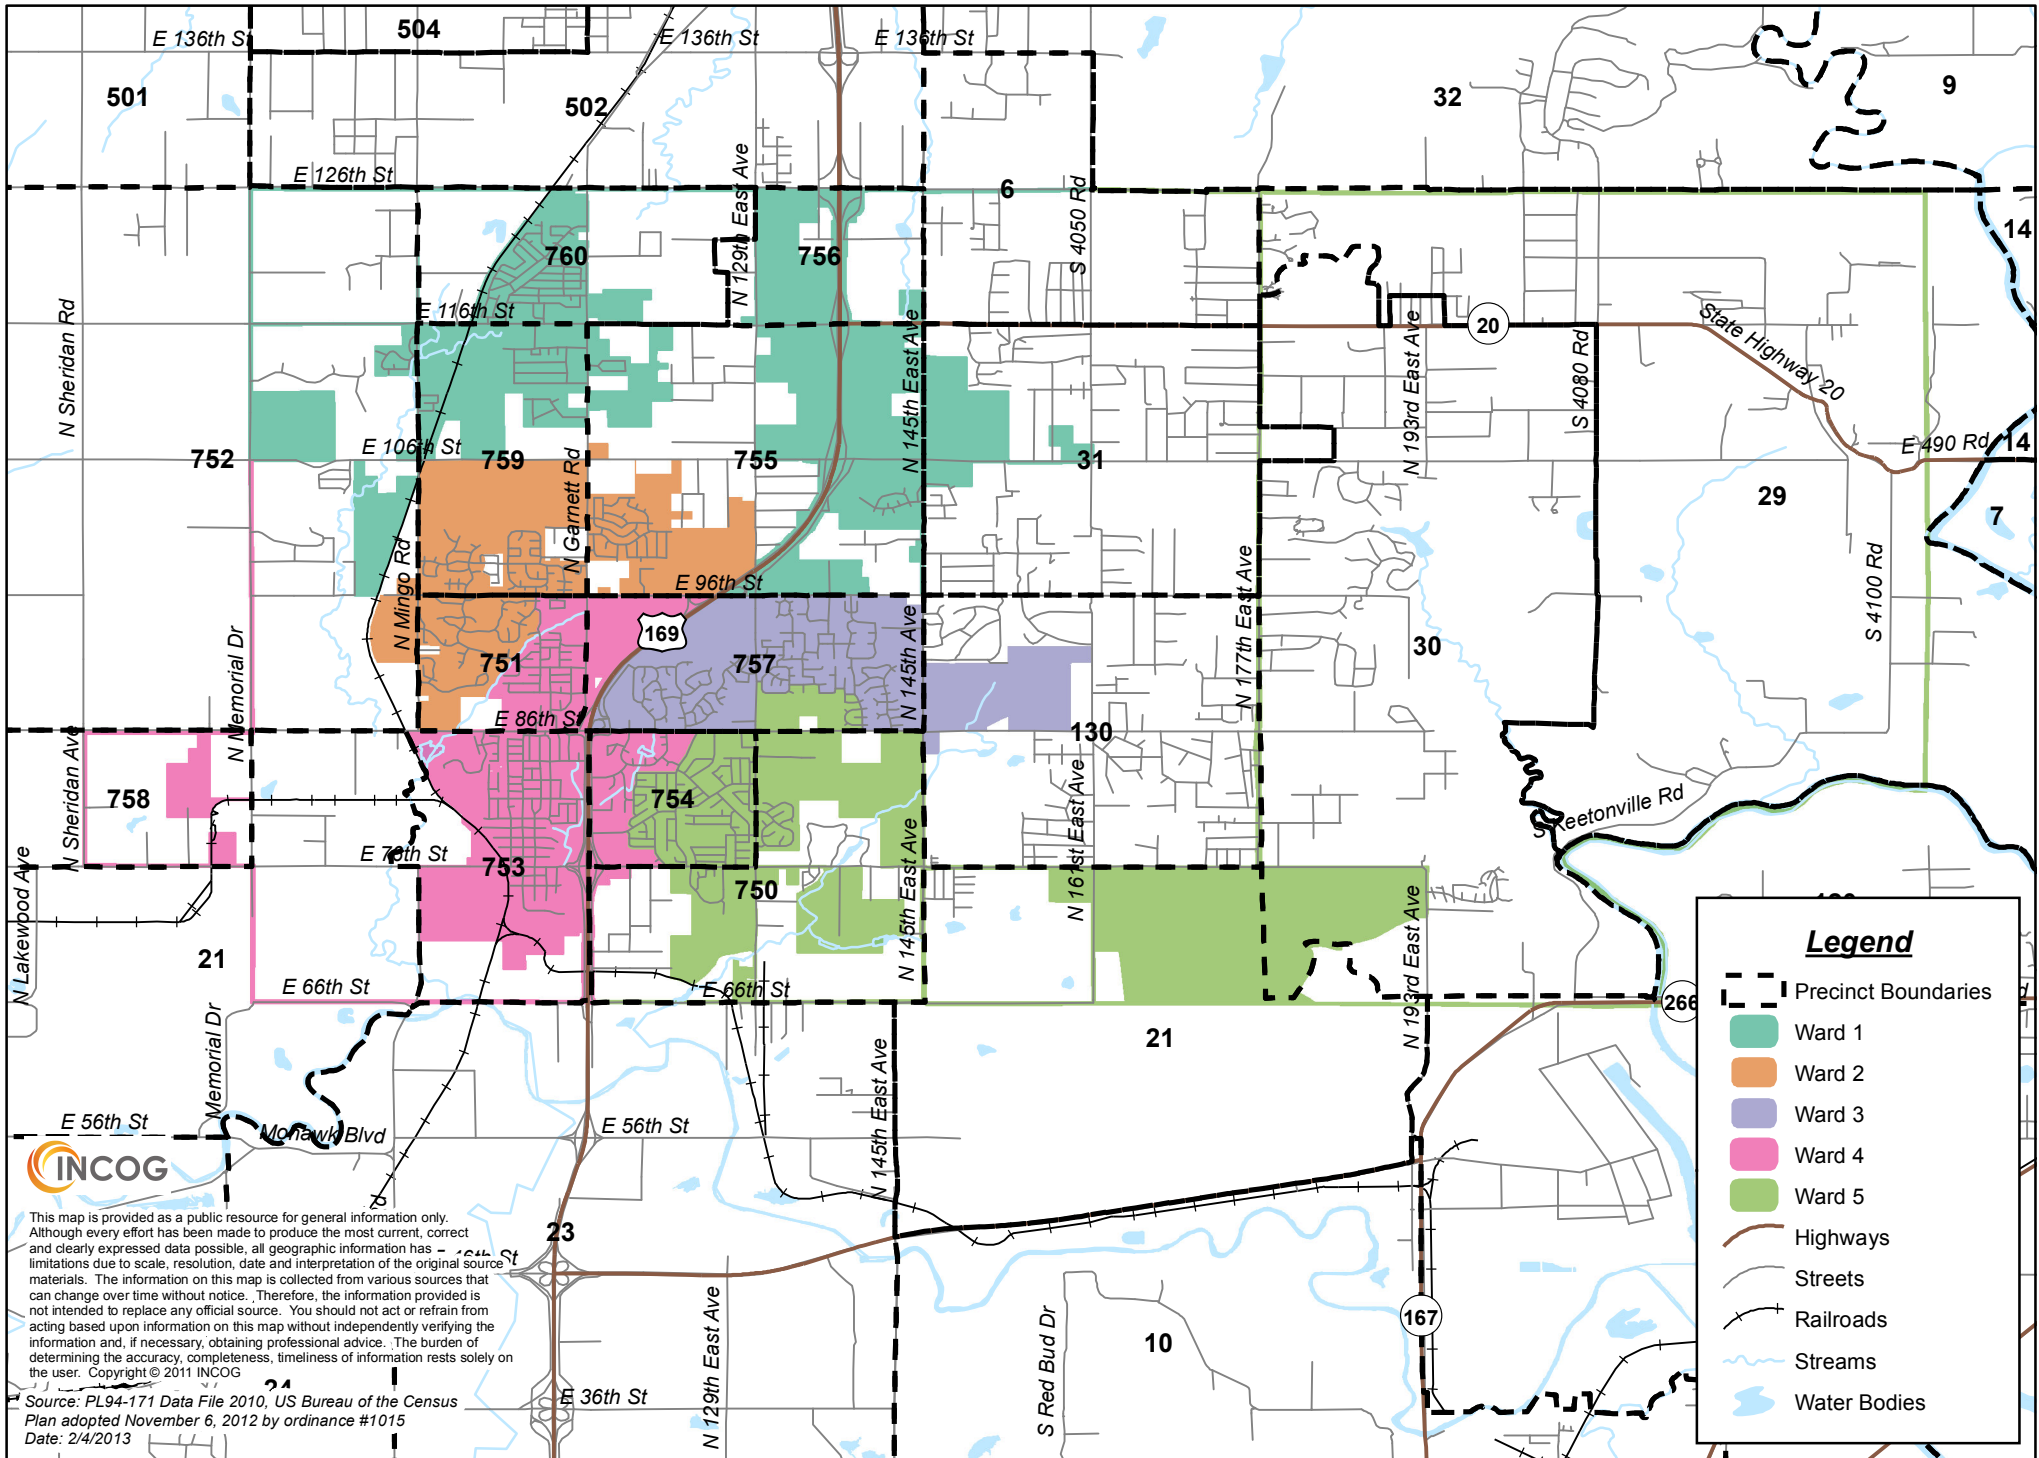

Owasso City Council Ward Boundaries

Source: PL94-171 Data File 2010, US Bureau of the Census
Plan adopted November 6, 2012 by ordinance #1015
Date: 2/4/2013