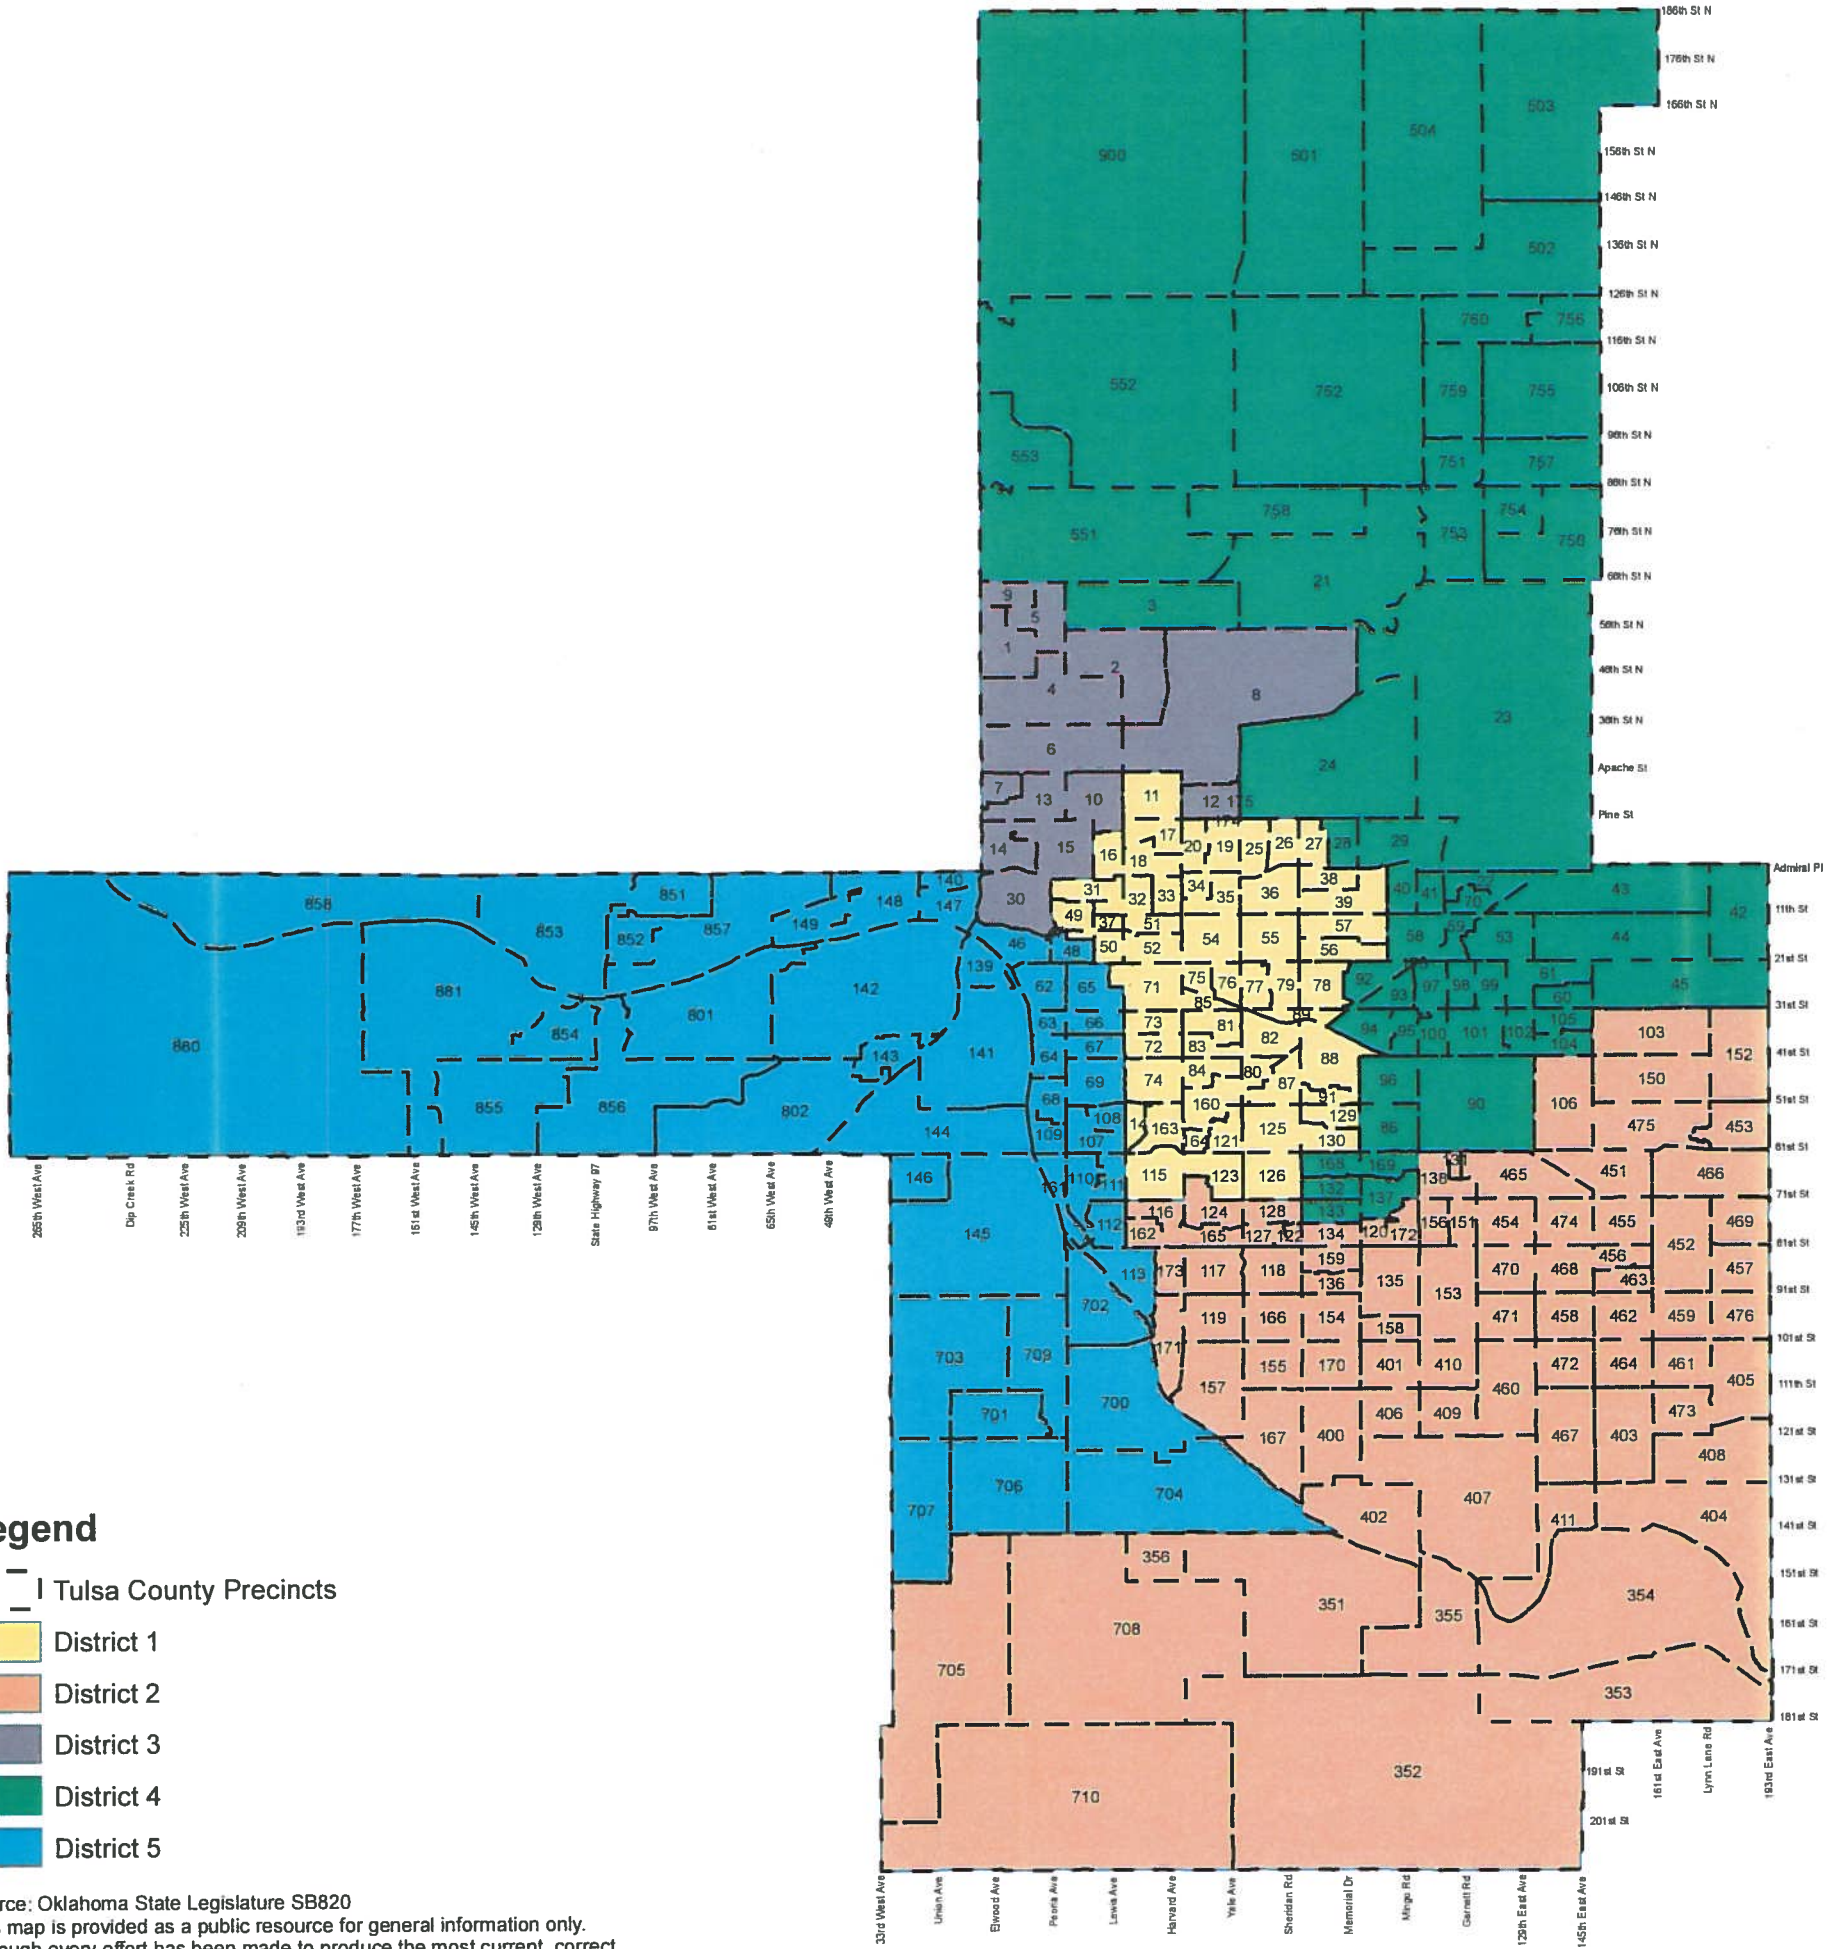

Tulsa County Judicial Districts

Legend

-  Tulsa County Precincts
-  District 1
-  District 2
-  District 3
-  District 4
-  District 5

Source: Oklahoma State Legislature SB820
 This map is provided as a public resource for general information only. Although every effort has been made to produce the most current, correct and clearly expressed data possible, all geographic information has limitations due to scale, resolution, date and interpretation of the original source materials. The information on this map is collected from various sources that can change over time without notice. Therefore, the information provided is not intended to replace any official source. You should not act or refrain from acting based upon information on this map without independently verifying the information and, if necessary, obtaining professional advice. The burden of determining the accuracy, completeness, timeliness of information rests solely on the user. Copyright © 2013 INCOG