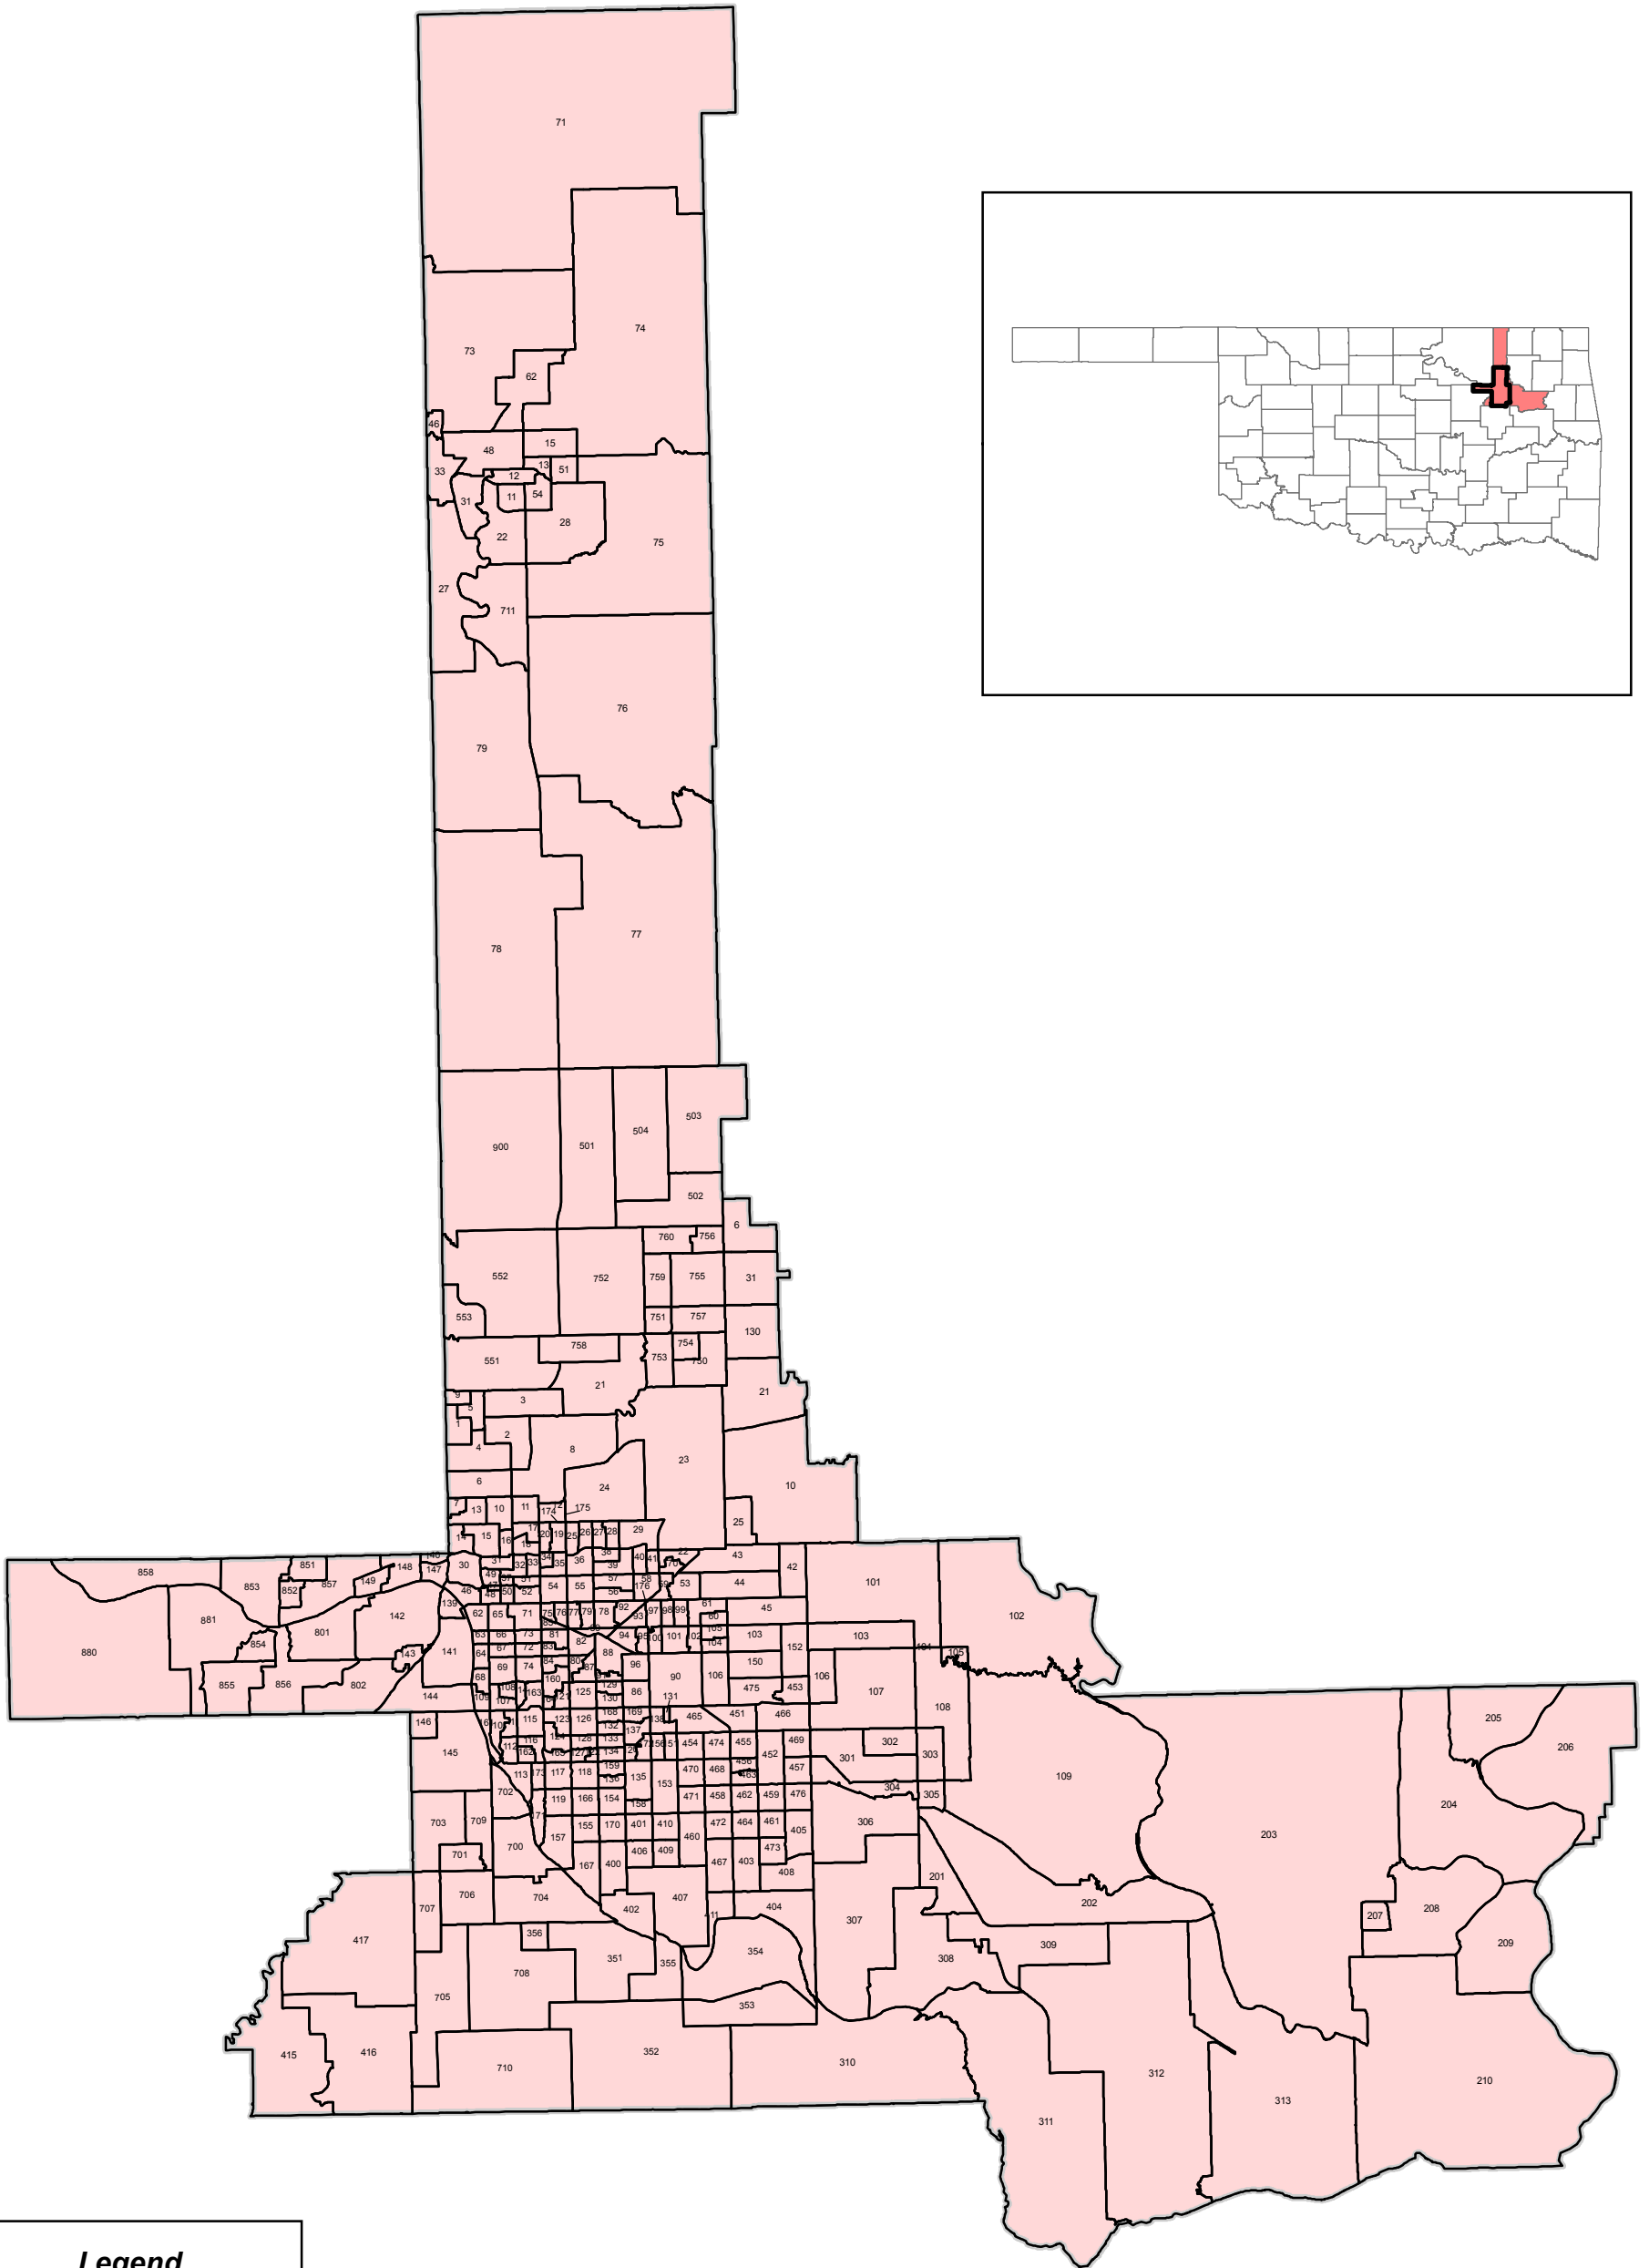

Congressional District 1

Legend

- Precinct Boundaries
- Congressional District 1

Map prepared December 19, 2011
Source: Tulsa County Election Board

This map is provided as a public resource for general information only. Although every effort has been made to produce the most current, correct and clearly expressed data possible, all geographic information has limitations due to scale, resolution, date and interpretation of the original source materials. The information on this map is collected from various sources that can change over time without notice. Therefore, the information provided is not intended to replace any official source. You should not act or refrain from acting based upon information on this map without independently verifying the information and, if necessary, obtaining professional advice. The burden of determining the accuracy, completeness, timeliness of information rests solely on the user. Copyright © 2011 INCOG