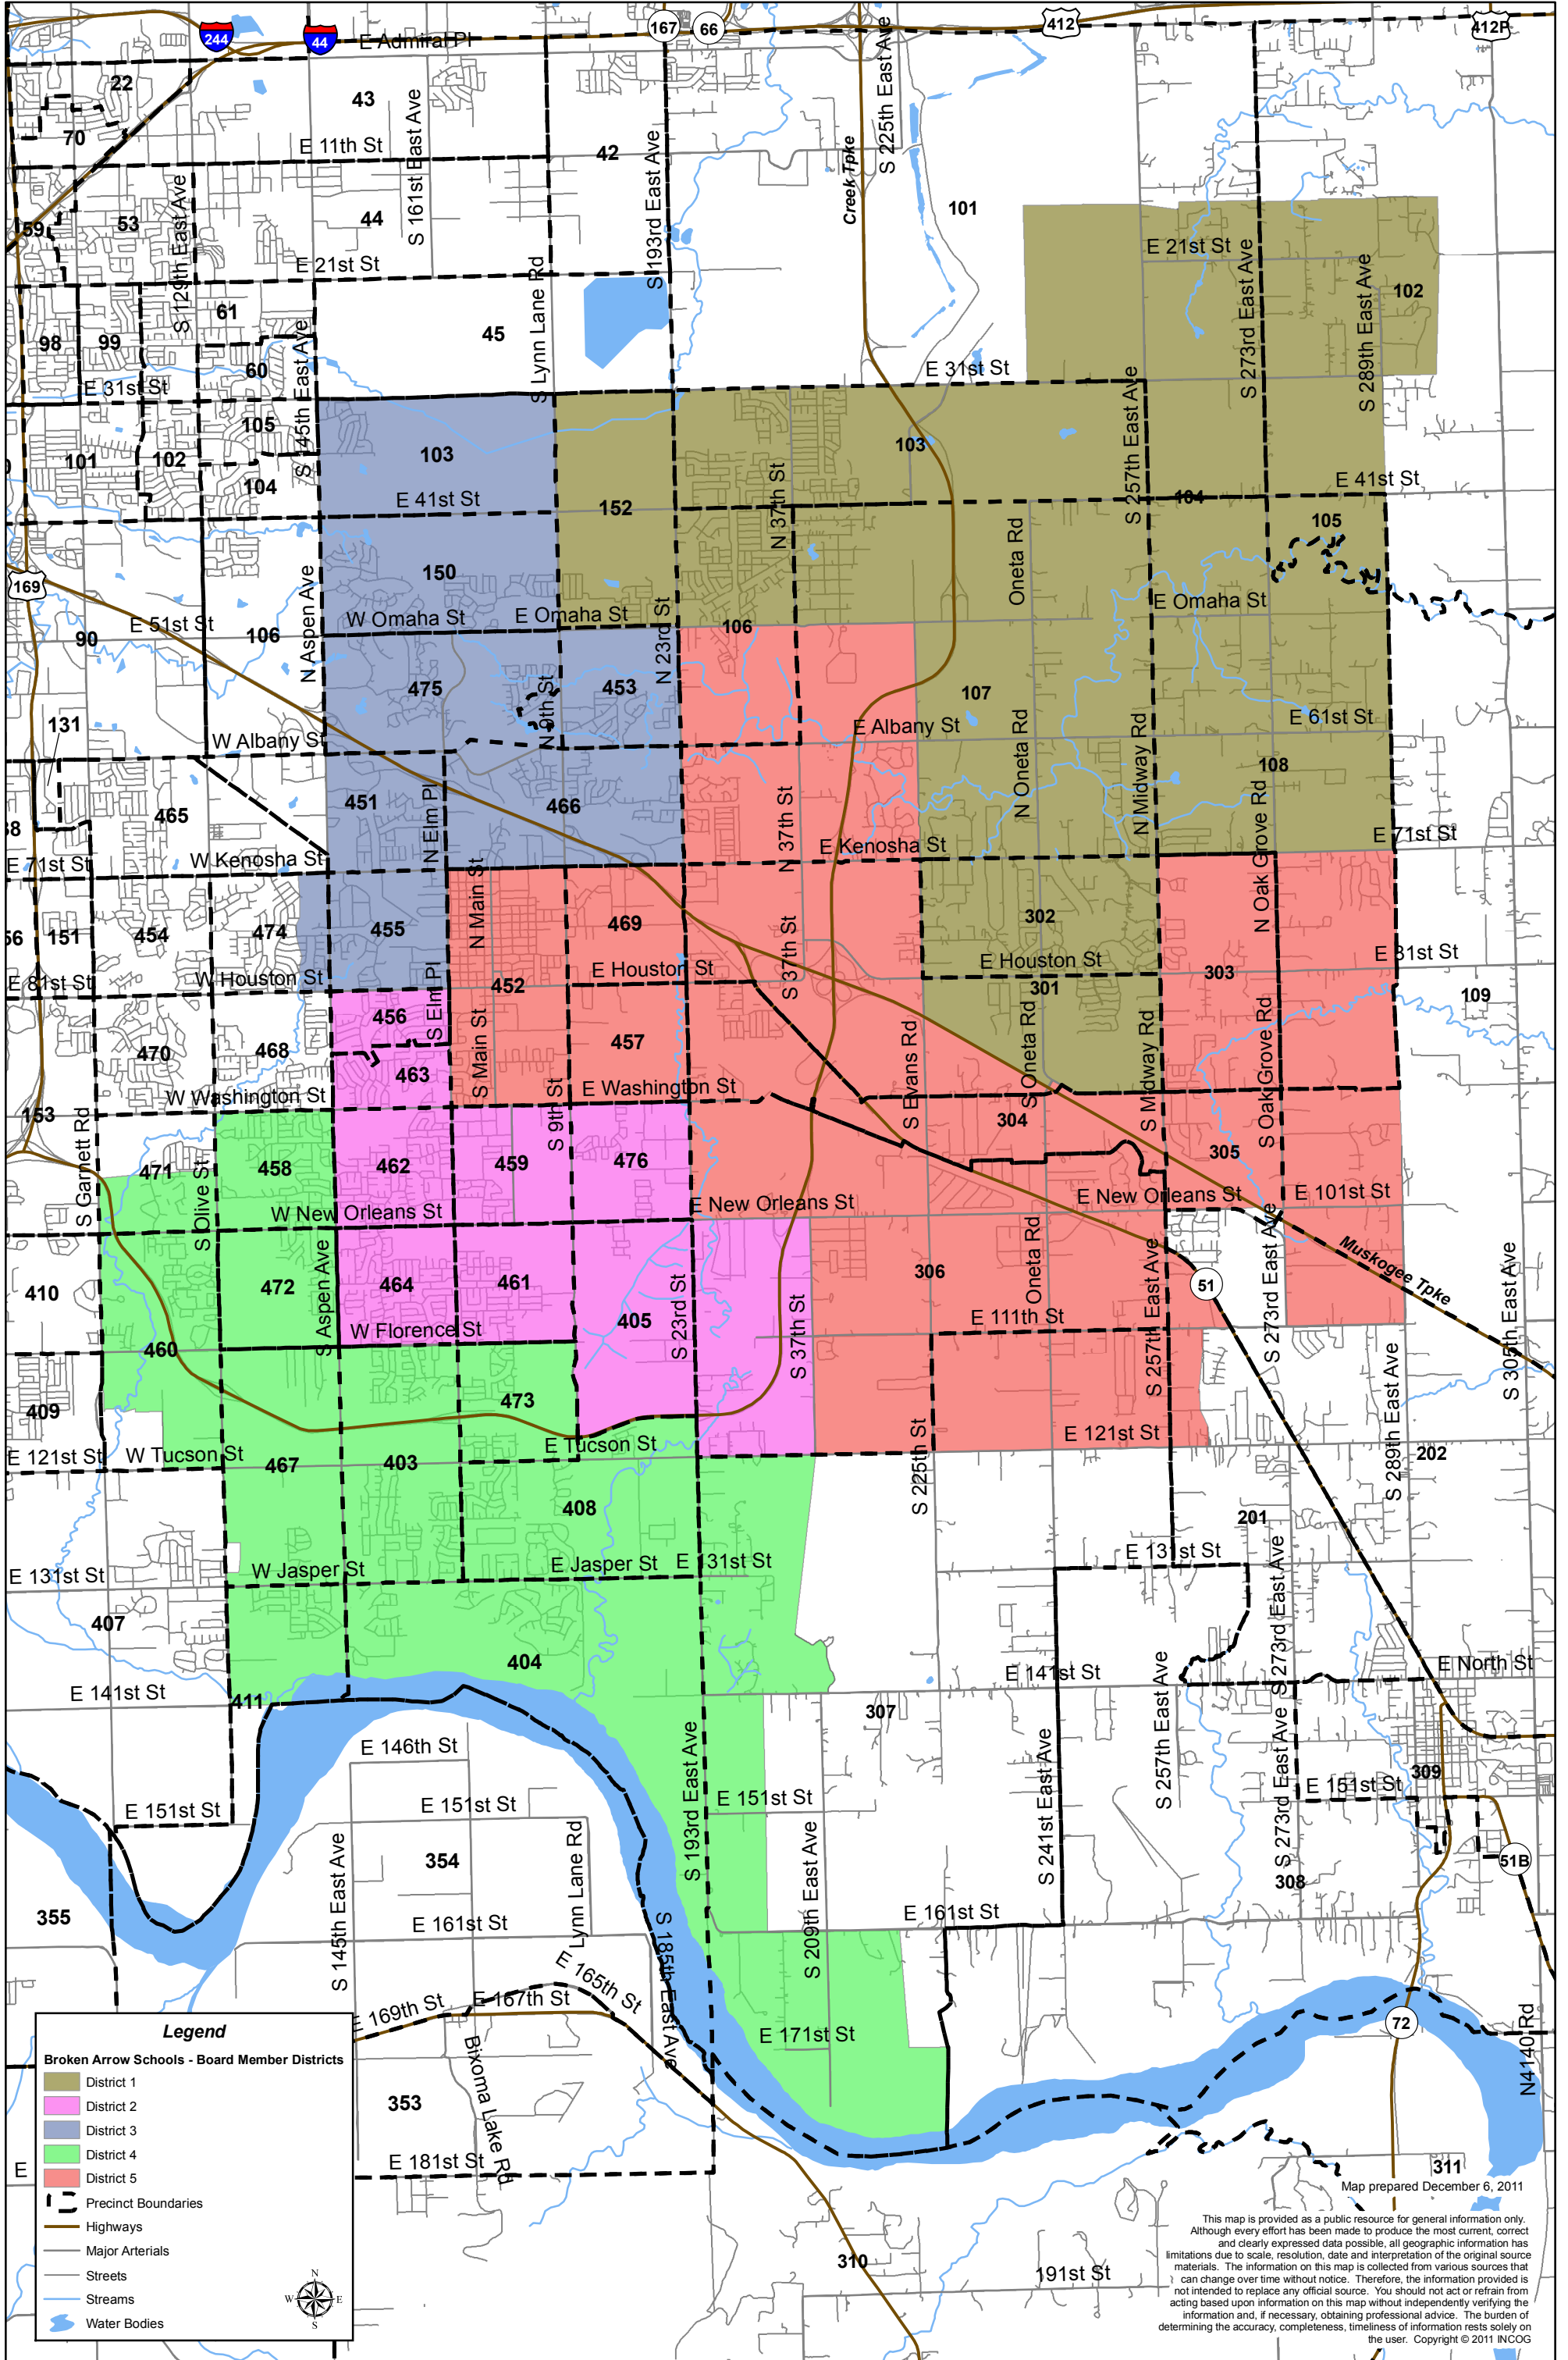

Broken Arrow Public Schools - Board Member Districts 2011 with Precinct Boundaries

Legend

Broken Arrow Schools - Board Member Districts

- District 1
- District 2
- District 3
- District 4
- District 5

Precinct Boundaries

- Precinct Boundaries
- Highways
- Major Arterials
- Streets
- Streams
- Water Bodies

Map prepared December 6, 2011