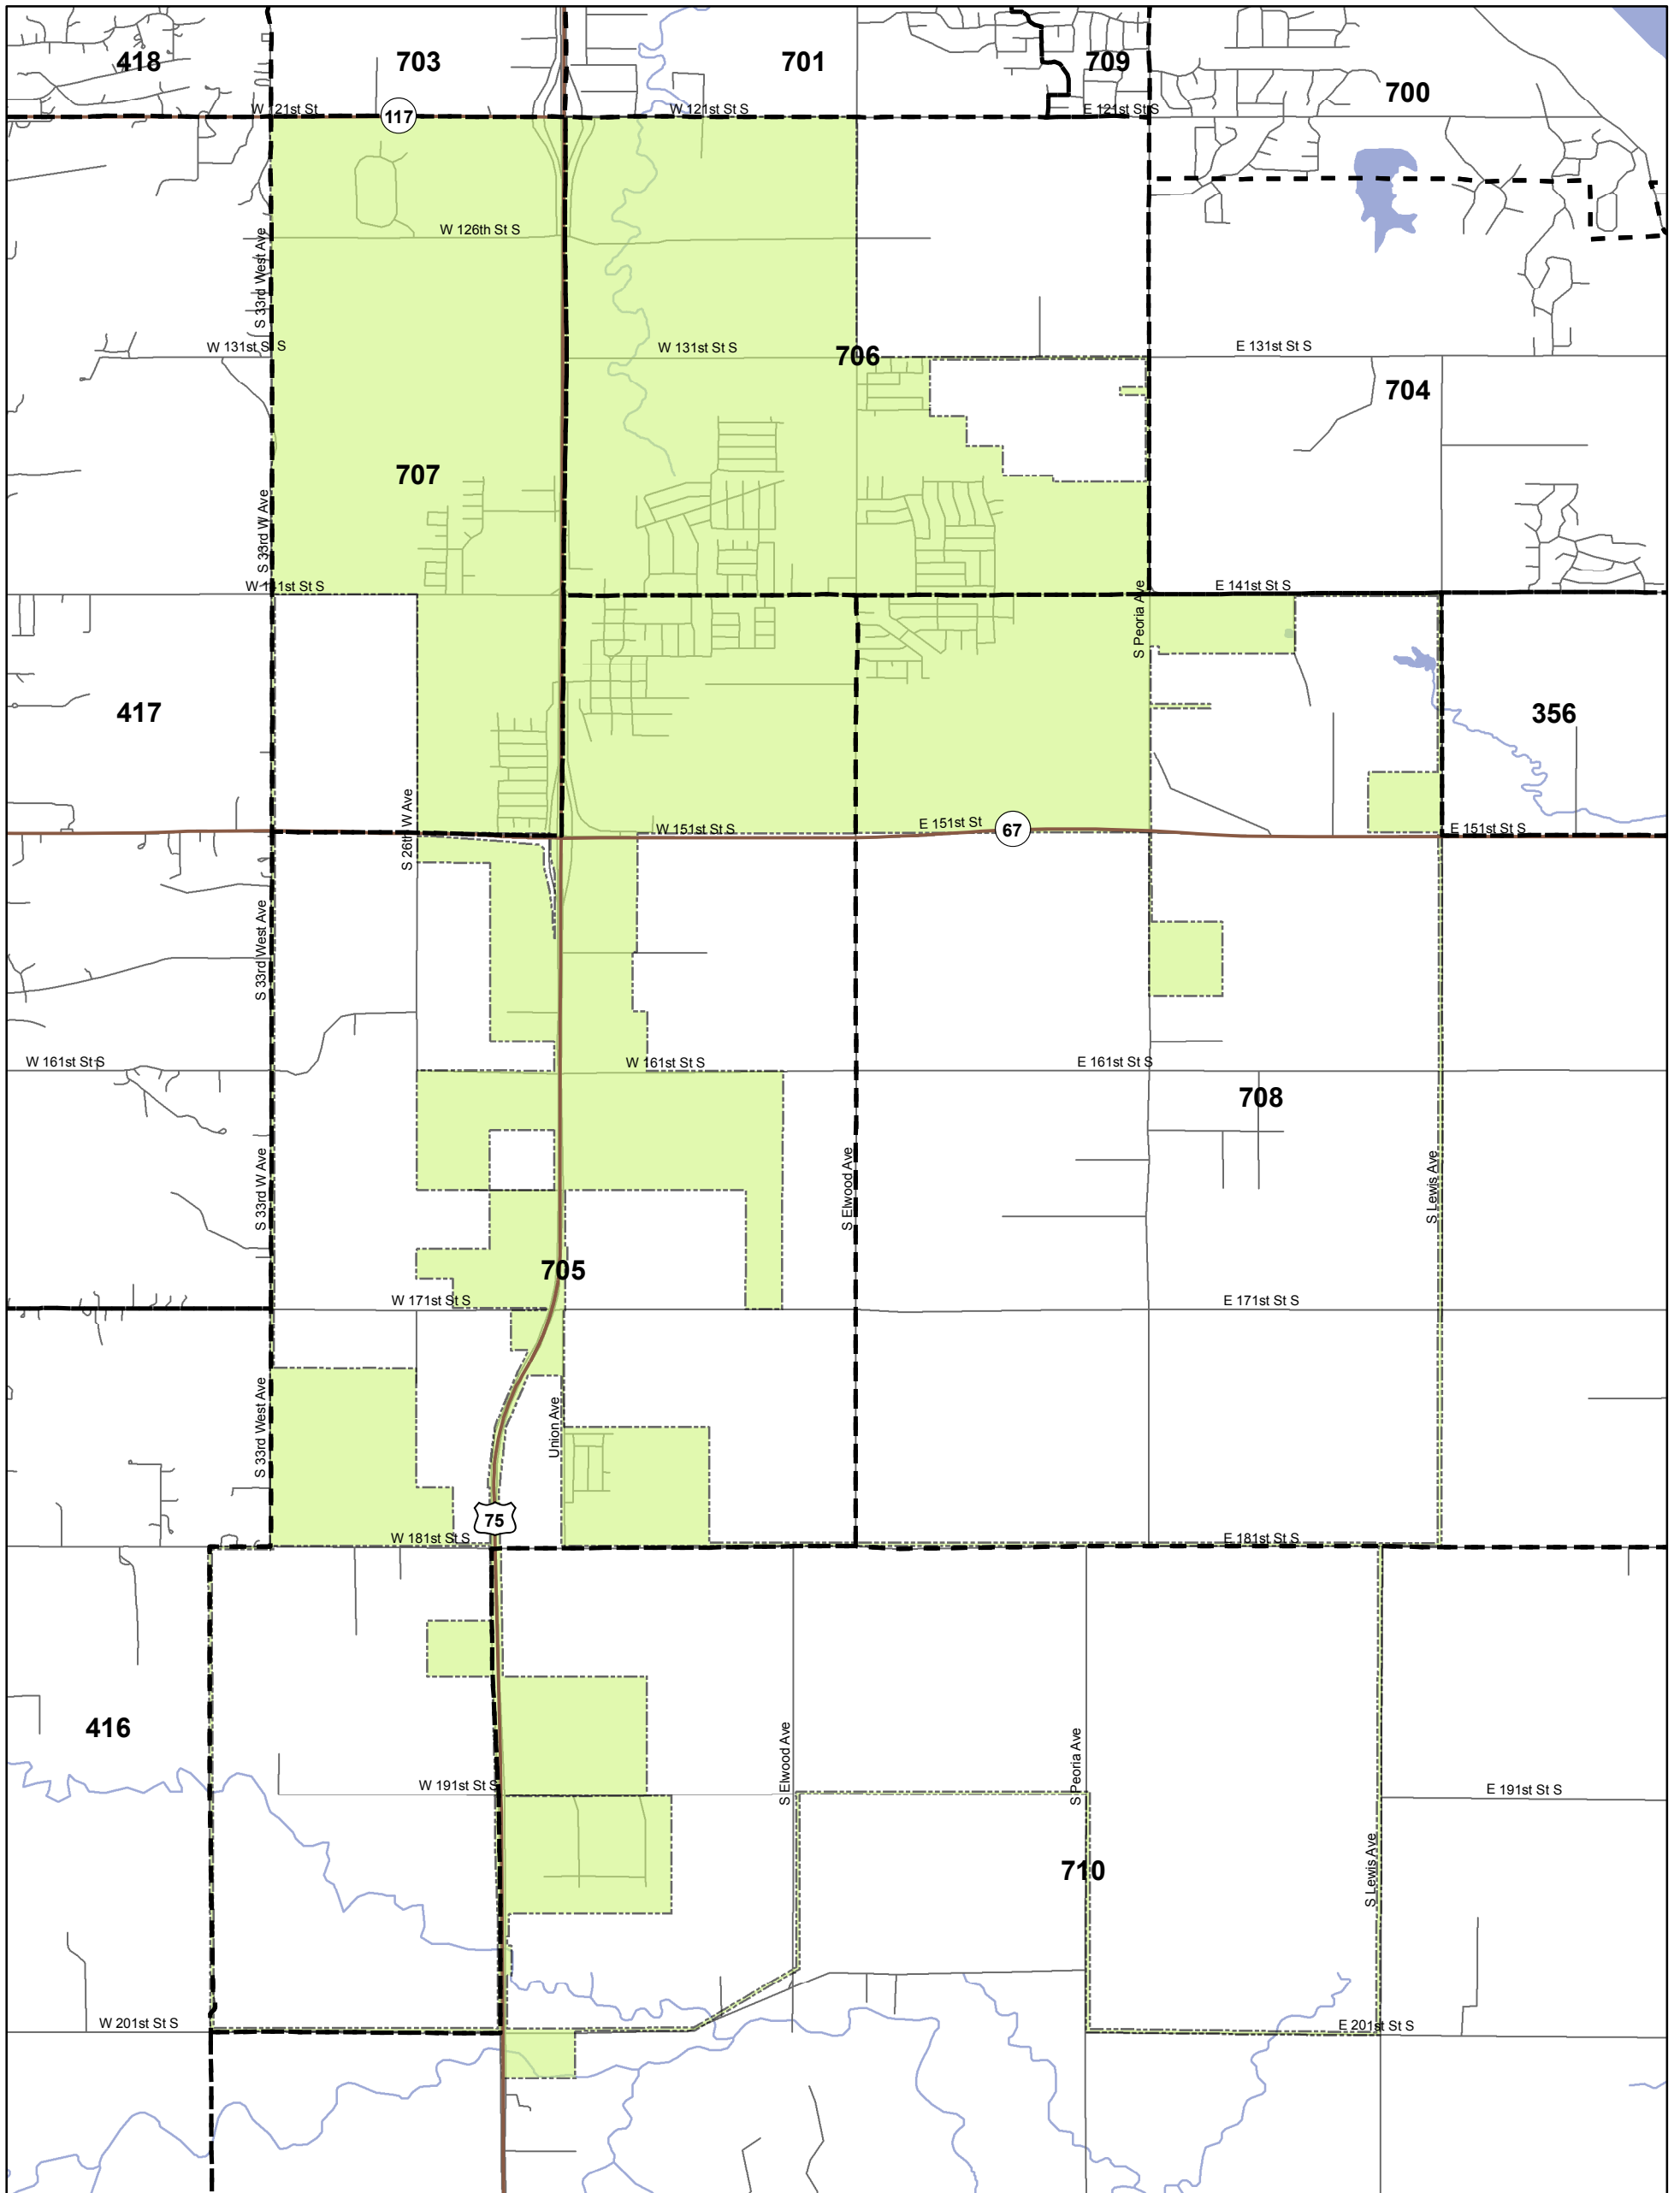

# Glenpool Corporate Limits with Precinct Boundaries

This map is provided as a public resource for general information only. Although every effort has been made to produce the most current, correct and clearly expressed data possible, all geographic information has limitations due to scale, resolution, date and interpretation of the original source materials. The information on this map is collected from various sources that can change over time without notice. Therefore, the information provided is not intended to replace any official source. You should not act or refrain from acting based upon information on this map without independently verifying the information and, if necessary, obtaining professional advice. The burden of determining the accuracy, completeness, timeliness of information rests solely on the user. Copyright © 2013 INCOG

Source: INCOG  
Date: 5/6/2013

## Legend

- |   |                           |   |              |
|---|---------------------------|---|--------------|
|  | Glenpool Corporate Limits |  | Streets      |
|  | Precinct Boundaries       |  | Streams      |
|  | Highways                  |  | Water Bodies |