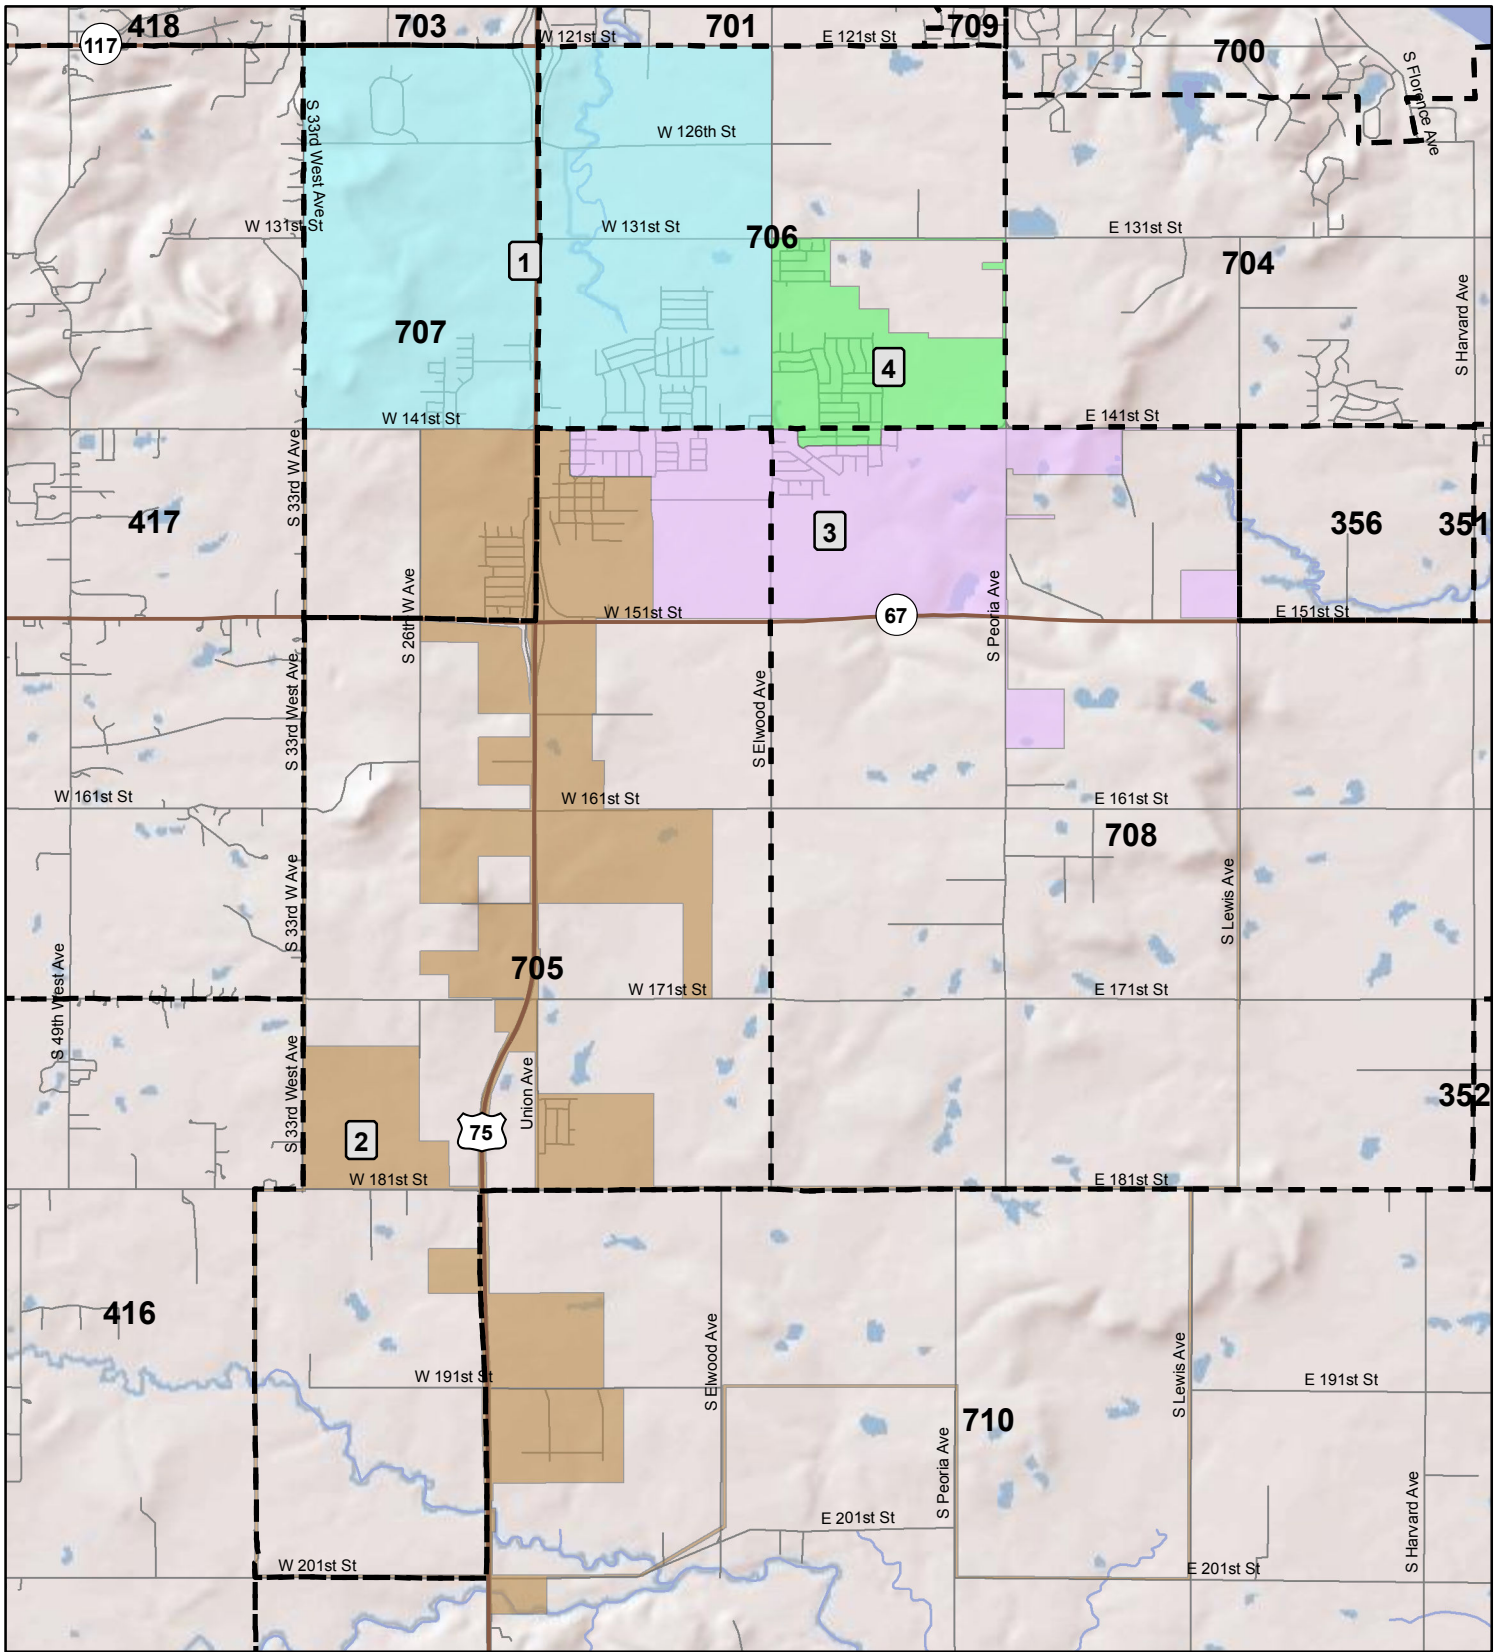

Glenpool City Council Wards - Plan 2011

This map is provided as a public resource for general information only. Although every effort has been made to produce the most current, correct and clearly expressed data possible, all geographic information has limitations due to scale, resolution, date and interpretation of the original source materials. The information on this map is collected from various sources that can change over time without notice. Therefore, the information provided is not intended to replace any official source. You should not act or refrain from acting based upon information on this map without independently verifying the information and, if necessary, obtaining professional advice. The burden of determining the accuracy, completeness, timeliness of information rests solely on the user. Copyright © 2011 INCOG

Source: PL94-171 Redistricting Data, 2010 - US Bureau of the Census
Plan Adopted September 19, 2011

Legend	
	Precinct Boundaries
	Ward 1
	Ward 2
	Ward 3
	Ward 4
	Highways
	Streets
	Streams
	Water Bodies